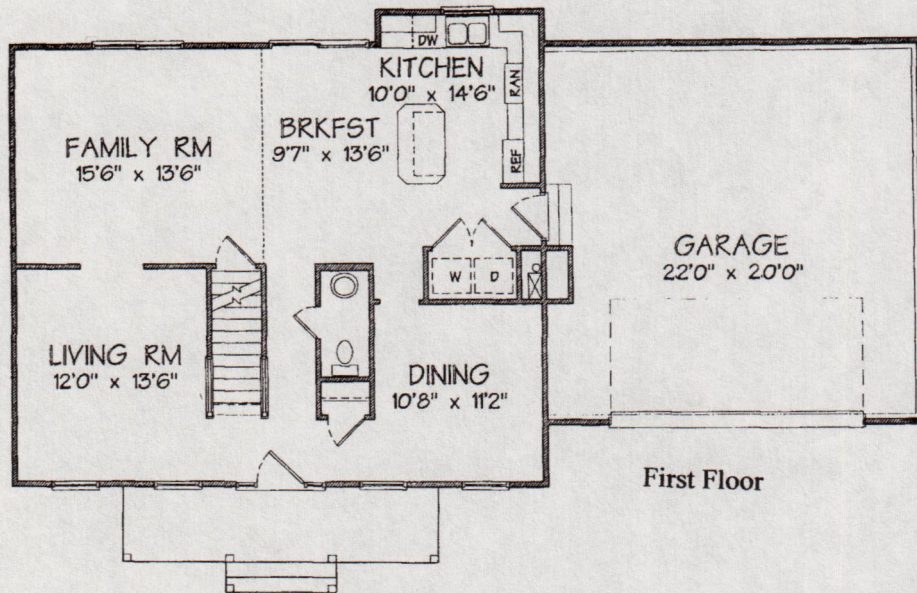

Bluestone

COPYRIGHT © 1999 MICHAEL J. CALVIN

FRONT ELEVATION

PlanShop.biz

MODEL	BLUESTONE 1 / ELEV "C"	FILE	BSIC.DWG	DATE	02/02/11
TITLE	FRONT ELEVATION	SCALE	1/8 INCH = 12 INCH	PAGE	4 OF 7

MIKE CALVIN - PLANSHOP, LLC
 1505 ROBLYN ROAD
 FREDERICKSBURG, VA 22407
 PHONE: (540) 786-4221 FAX: (540) 785-7173

COPYRIGHT © 1999 MICHAEL J. CALVIN

REAR ELEVATION

LEFT SIDE ELEVATION

RIGHT SIDE ELEVATION

PlanShop.biz

MODEL	BLUESTONE I / ELEV "C"	REV	B6ICIDWG	DATE	02/02/11
TITLE	SIDE & REAR / 5B-28	SCALE	3/32 INCH = 12 INCH	PAGE	5 OF 7