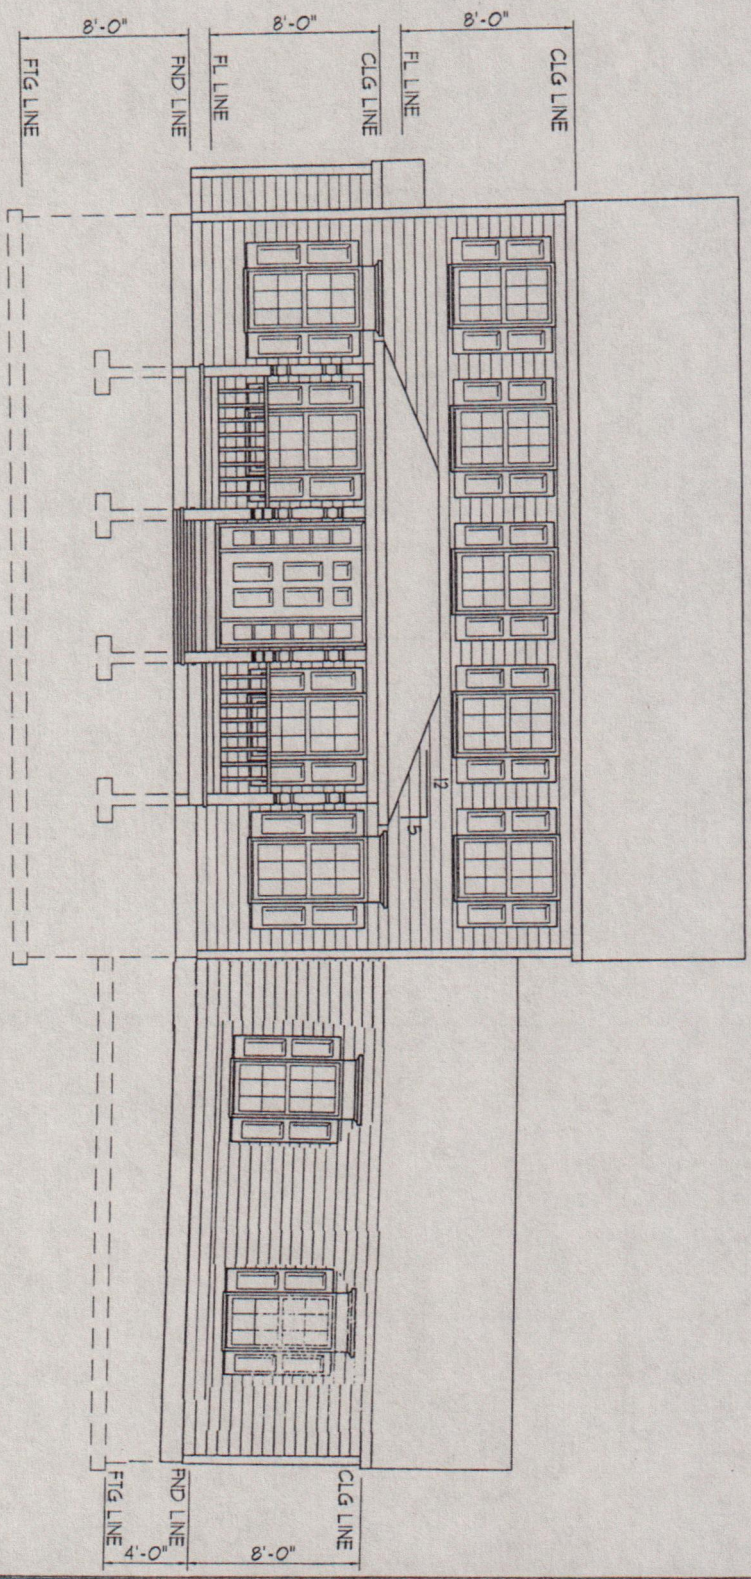

Bluestone

COPYRIGHT © 1999 MICHAEL J. CALVIN

FRONT ELEVATION

PlanShop.biz

MODEL	BLUESTONE 1 / ELEV "C"	FILE	BSIC.DWG	DATE	02/02/11
TITLE	FRONT ELEVATION	SCALE	1/8 INCH = 12 INCH	PAGE	4 OF 7

MIKE CALVIN - PLANSHOP, LLC
 1505 ROBLYN ROAD
 FREDERICKSBURG, VA 22407
 PHONE: (540) 786-4221 FAX: (540) 785-7173

COPYRIGHT © 1999 MICHAEL J. CALVIN

REAR ELEVATION

LEFT SIDE ELEVATION

RIGHT SIDE ELEVATION

PlanShop.biz

MODEL	BLUESTONE I / ELEV "C"	REV	B6ICIDWG	DATE	02/02/11
TITLE	SIDE & REAR / 5B-28	SCALE	3/32 INCH = 12 INCH	PAGE	5 OF 7