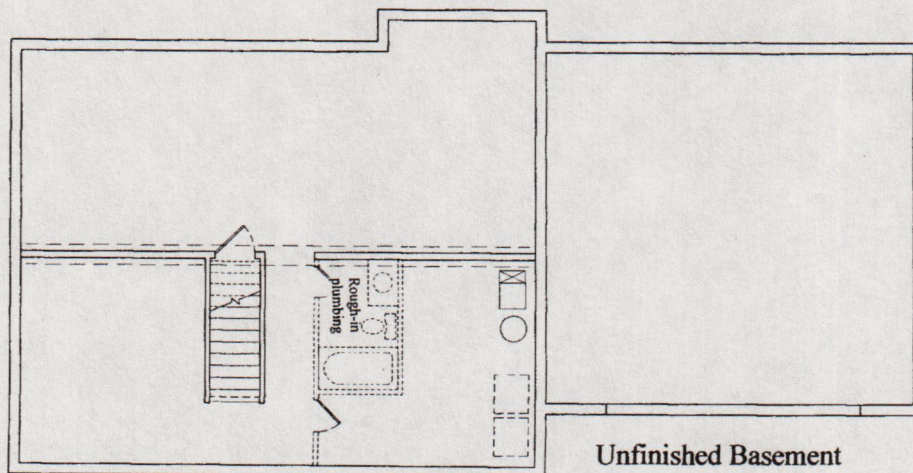

Bluestone

COPYRIGHT © 1999 MICHAEL J. CALVIN

FRONT ELEVATION

PlanShop.biz

MODEL	BLUESTONE 1 / ELEV "C"	FILE	BSIC.DWG	DATE	02/02/11
TITLE	FRONT ELEVATION	SCALE	1/8 INCH = 12 INCH	PAGE	4 OF 7

MIKE CALVIN - PLANSHOP, LLC
 1505 ROBLYN ROAD
 FREDERICKSBURG, VA 22407
 PHONE: (540) 786-4221 FAX: (540) 785-7173

COPYRIGHT © 1999 MICHAEL J. CALVIN

REAR ELEVATION

LEFT SIDE ELEVATION

RIGHT SIDE ELEVATION

PlanShop.biz

MODEL	BLUESTONE I / ELEV "C"	REV	B6ICIDWG	DATE	02/02/11
TITLE	SIDE & REAR / 5B-28	SCALE	3/32 INCH = 12 INCH	PAGE	5 OF 7