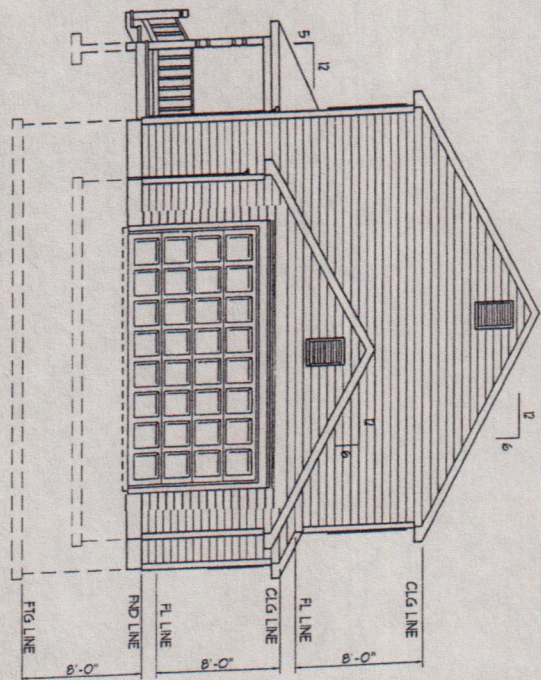

Bluestone

COPYRIGHT © 1999 MICHAEL J. CALVIN

FRONT ELEVATION

PlanShop.biz

MODEL	BLUESTONE 1 / ELEV "C"	FILE	BSIC.DWG	DATE	02/02/11
TITLE	FRONT ELEVATION	SCALE	1/8 INCH = 12 INCH	PAGE	4 OF 7

MIKE CALVIN - PLANSHOP, LLC
 1505 ROBLYN ROAD
 FREDERICKSBURG, VA 22407
 PHONE: (540) 786-4221 FAX: (540) 785-7173

COPYRIGHT © 1999 MICHAEL J. CALVIN

REAR ELEVATION

LEFT SIDE ELEVATION

RIGHT SIDE ELEVATION

PlanShop.biz

MODEL	BLUESTONE I / ELEV "C"	REV	B6ICIDWG	DATE	02/02/11
TITLE	SIDE & REAR / 5B-28	SCALE	3/32 INCH = 12 INCH	PAGE	5 OF 7