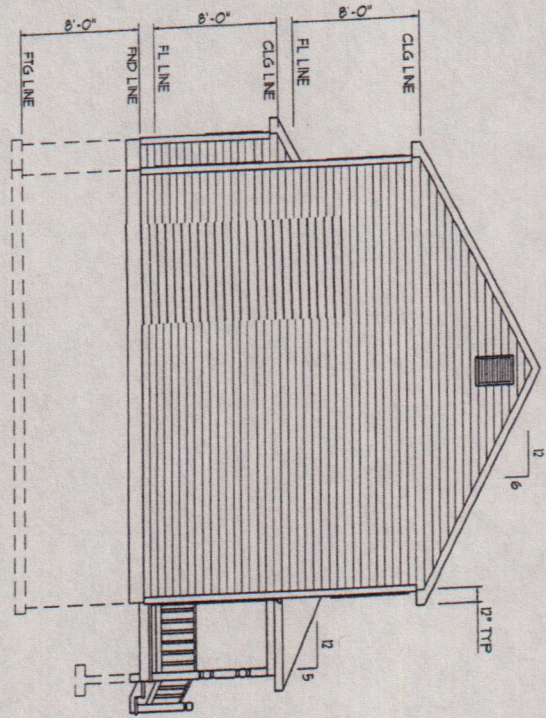

Bluestone

COPYRIGHT © 1999 MICHAEL J. CALVIN

FRONT ELEVATION

PlanShop.biz

MODEL	BLUESTONE 1 / ELEV "C"	FILE	BSIC.DWG	DATE	02/02/11
TITLE	FRONT ELEVATION	SCALE	1/8 INCH = 12 INCH	PAGE	4 OF 7

MIKE CALVIN - PLANSHOP, LLC
 1505 ROBLYN ROAD
 FREDERICKSBURG, VA 22407
 PHONE: (540) 786-4221 FAX: (540) 785-7173

COPYRIGHT © 1999 MICHAEL J. CALVIN

REAR ELEVATION

LEFT SIDE ELEVATION

RIGHT SIDE ELEVATION

PlanShop.biz

MODEL	BLUESTONE I / ELEV "C"	REV	B6ICIDWG	DATE	02/02/11
TITLE	SIDE & REAR / 5B-28	SCALE	3/32 INCH = 12 INCH	PAGE	5 OF 7