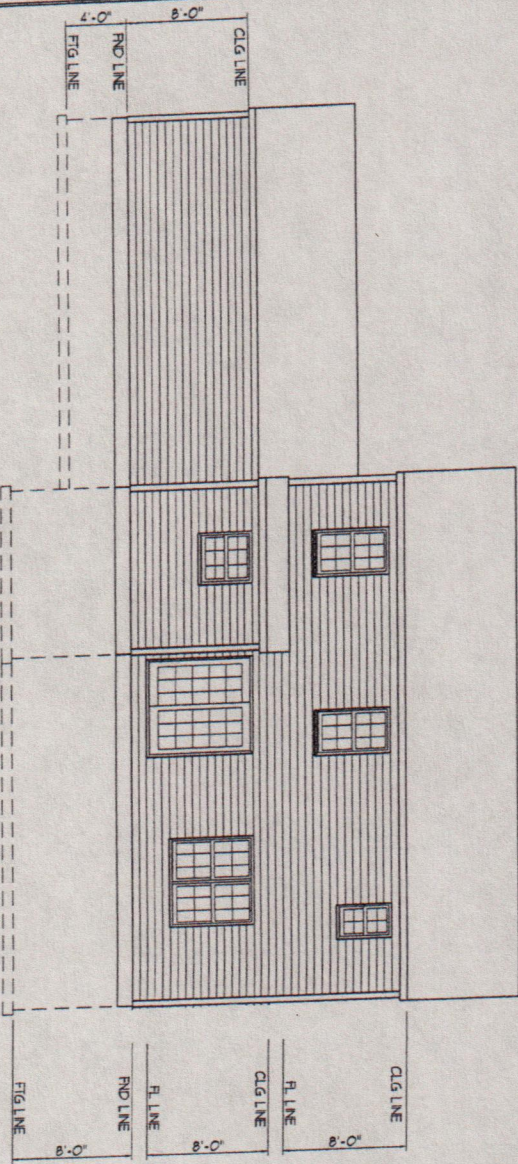

Bluestone

COPYRIGHT © 1999 MICHAEL J. CALVIN

FRONT ELEVATION

PlanShop.biz

MODEL	BLUESTONE 1 / ELEV "C"	FILE	BSIC.DWG	DATE	02/02/11
TITLE	FRONT ELEVATION	SCALE	1/8 INCH = 12 INCH	PAGE	4 OF 7

MIKE CALVIN - PLANSHOP, LLC
 1505 ROBLYN ROAD
 FREDERICKSBURG, VA 22407
 PHONE: (540) 786-4221 FAX: (540) 785-7173

COPYRIGHT © 1999 MICHAEL J. CALVIN

REAR ELEVATION

LEFT SIDE ELEVATION

RIGHT SIDE ELEVATION

PlanShop.biz

MODEL	BLUESTONE I / ELEV "C"	REV	B6ICIDWG	DATE	02/02/11
TITLE	SIDE & REAR / 5B-28	SCALE	3/32 INCH = 12 INCH	PAGE	5 OF 7