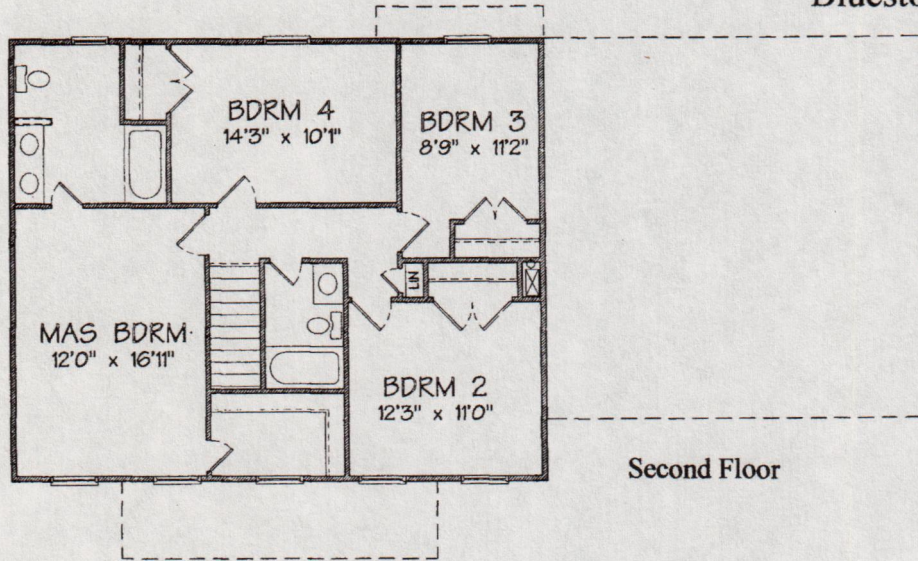

Bluestone

COPYRIGHT © 1999 MICHAEL J. CALVIN

FRONT ELEVATION

PlanShop.biz

MODEL	BLUESTONE 1 / ELEV "C"	FILE	BSIC.DWG	DATE	02/02/11
TITLE	FRONT ELEVATION	SCALE	1/8 INCH = 12 INCH	PAGE	4 OF 7

MIKE CALVIN - PLANSHOP, LLC
 1505 ROBLYN ROAD
 FREDERICKSBURG, VA 22407
 PHONE: (540) 786-4221 FAX: (540) 785-7173

COPYRIGHT © 1999 MICHAEL J. CALVIN

REAR ELEVATION

LEFT SIDE ELEVATION

RIGHT SIDE ELEVATION

PlanShop.biz

MODEL	BLUESTONE I / ELEV "C"	REV	B6ICIDWG	DATE	02/02/11
TITLE	SIDE & REAR / 5B-28	SCALE	3/32 INCH = 12 INCH	PAGE	5 OF 7